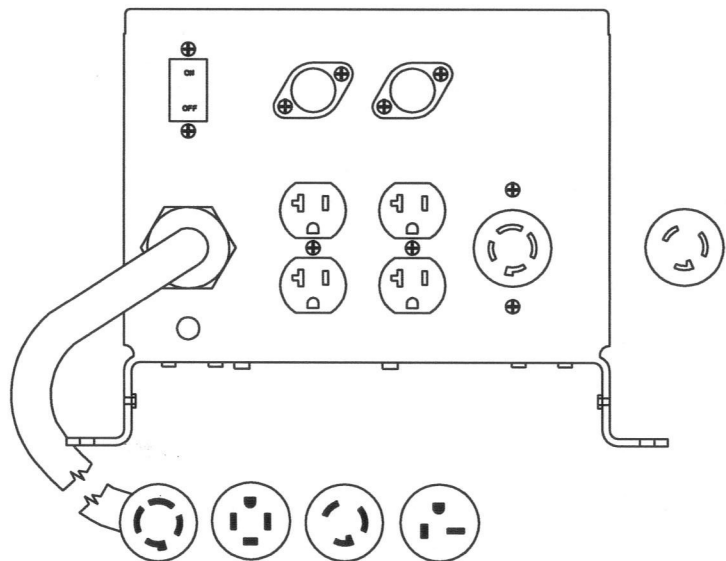

North American Single Phase Conditioner ABC3800-2S - Part # 95158-XX*R

Available Plug/Receptacle Options

*When ordering, add two digit number from below in place of **XX** to specify receptacle option desired.

- -05 - L14-30 plug, one L14-30R receptacle and two 5-20R duplex receptacle
- -08 - 14-30P plug, one 14-30R receptacle and two 5-20R duplex receptacle
- -12 - L6-30P plug, one L6-30R receptacle, and two 5-20R duplex receptacle
- -15 - 6-30P plug, one L6-30R receptacle, and two 5-20R duplex receptacles

Warranty/Support: POWERVER warrants its power conditioners to be free from defects in materials and workmanship for a period of five years from the date of shipment. For North American service or support on any POWERVER product, please contact POWERVER Technical Support at (800) 369-7179 (in Illinois call (847-596-7000)). For service and support in EMEA, contact POWERVER, Ltd. in the United Kingdom at +44 (0) 1793 553980. Or visit the POWERVER website at www.powervar.com.

POWERVER, Inc. - 1450 Lakeside Drive, Waukegan, IL 60085
POWERVER, Ltd. - Unit 5 Birch, Kembrey Park, Swindon, Wiltshire, UK SN2 8UU