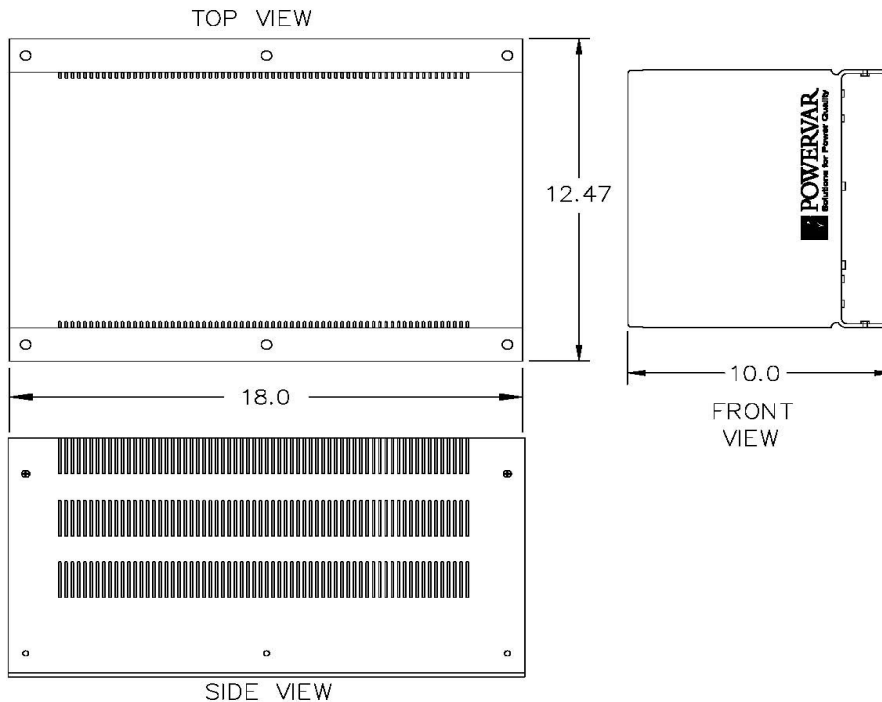

North American Single Phase Conditioner ABC3800-2S - Part # 95158-XX*R

	ABC3800-2S Part # 95158-XX*R
VA Rating	3.8 kVA
Frequency	60 Hz.
BTU/Hr. Output	259
T.H.D. Max. %	<1%
Load Surge Current @	
1/2 cycle	400 amps
1 second	80 amps
10 seconds	42 amps
Input Voltage	208 or 240
Output Voltage	120/240
Input Current 208/240	18.6 amps/16.2 amps
Output Current	15.8 amps per leg
Efficiency	98%
Voltage Drop No Load to Full Load	2%
Wall mountable*	Yes
Compliance	UL and cUL, RoHS
Shipping Weight (lbs.)	95